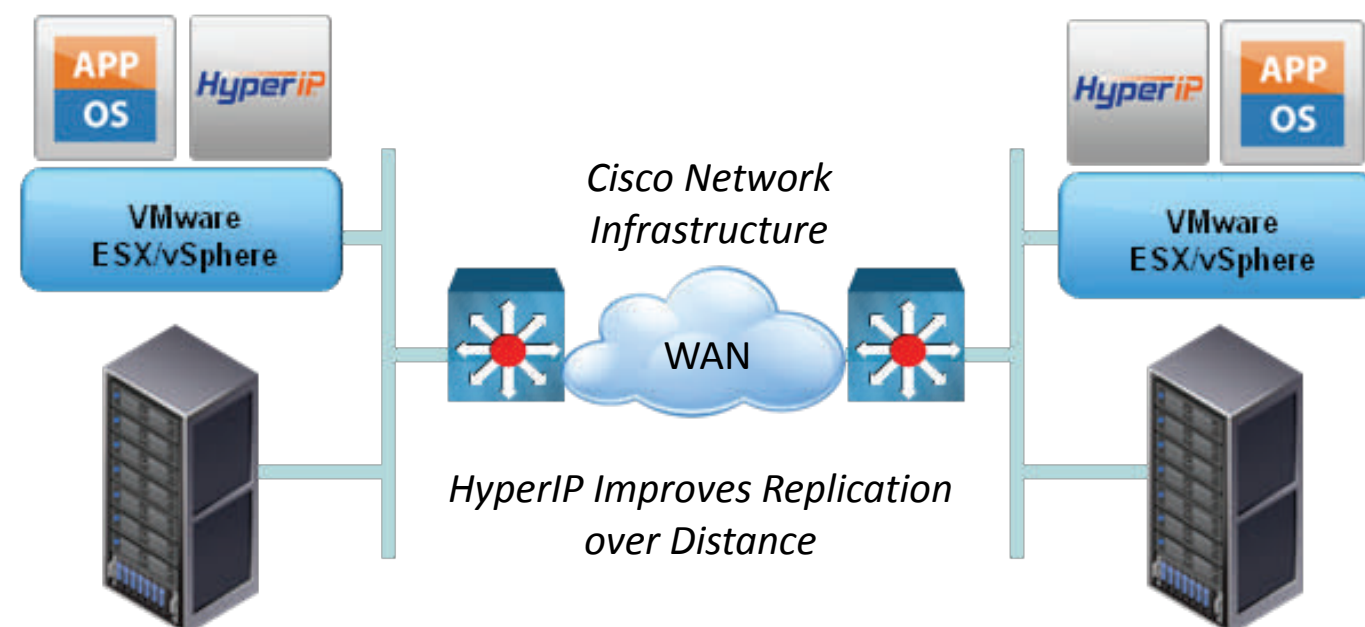

## Software-Only WAN Optimization

### Works on the Existing Network Infrastructure

- ⇒ Interoperates over any routed IP networks and WAN infrastructures
- ⇒ Software that resides on VMware ESX, ESXi and vSphere platforms
- ⇒ Installed as a virtual appliance on VMware
- ⇒ Does not compromise the Cisco network purity like the hardware WAN optimizers
- ⇒ Rate controls features improves bandwidth availability for Cisco WAAS
- ⇒ Enhances disaster recovery application productivity over wide area networks
- ⇒ HyperIP software scales from 1.5 Mb/s to 800 Mb/s in performance
- ⇒ Simple to deploy for trials and field tests
- ⇒ Managed and installed from a central location using VMware VMotion